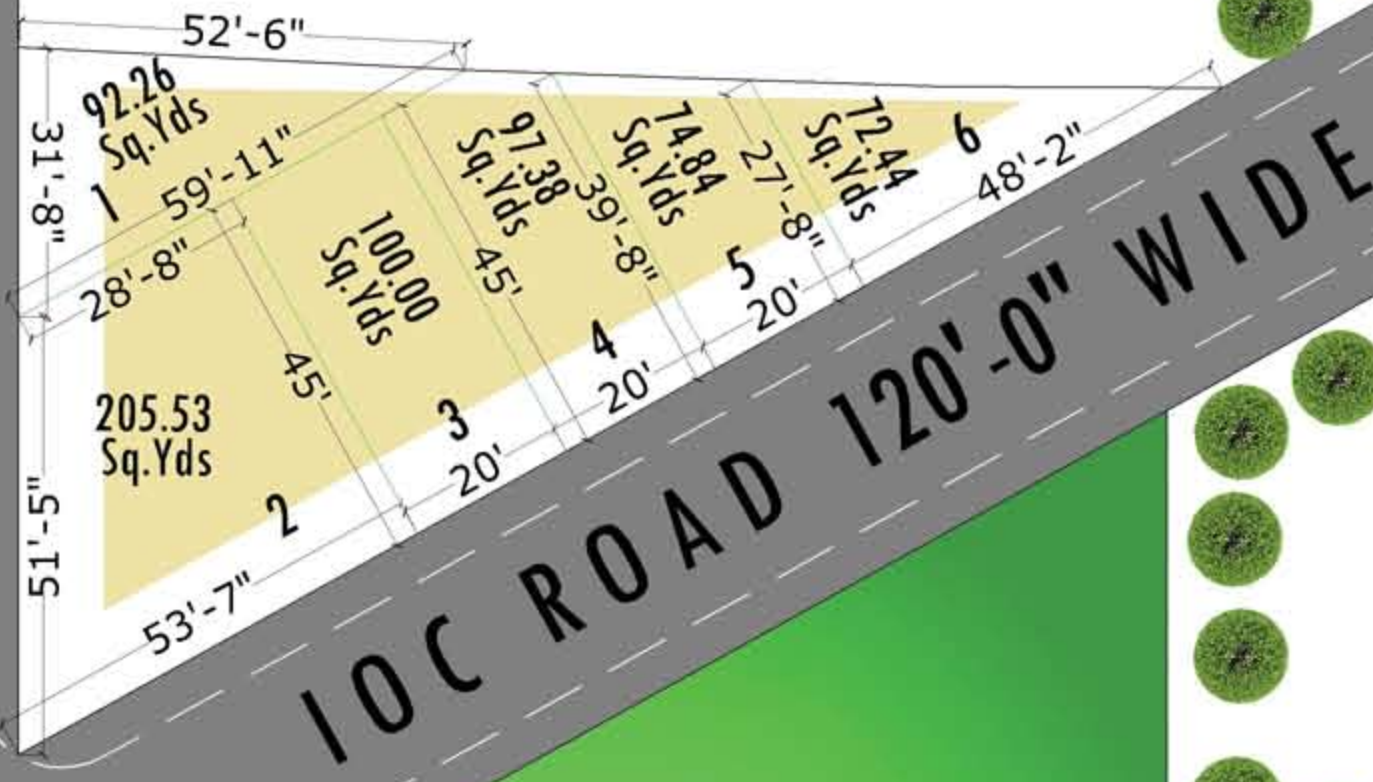

PROPOSED LAYOUT PLAN OF
ROYAL VISION-I
AT BIDPINARPURA, ON TONK ROAD, JAIPUR

ROAD 30'-0" WIDE

IOE ROAD 120'-0" WIDE