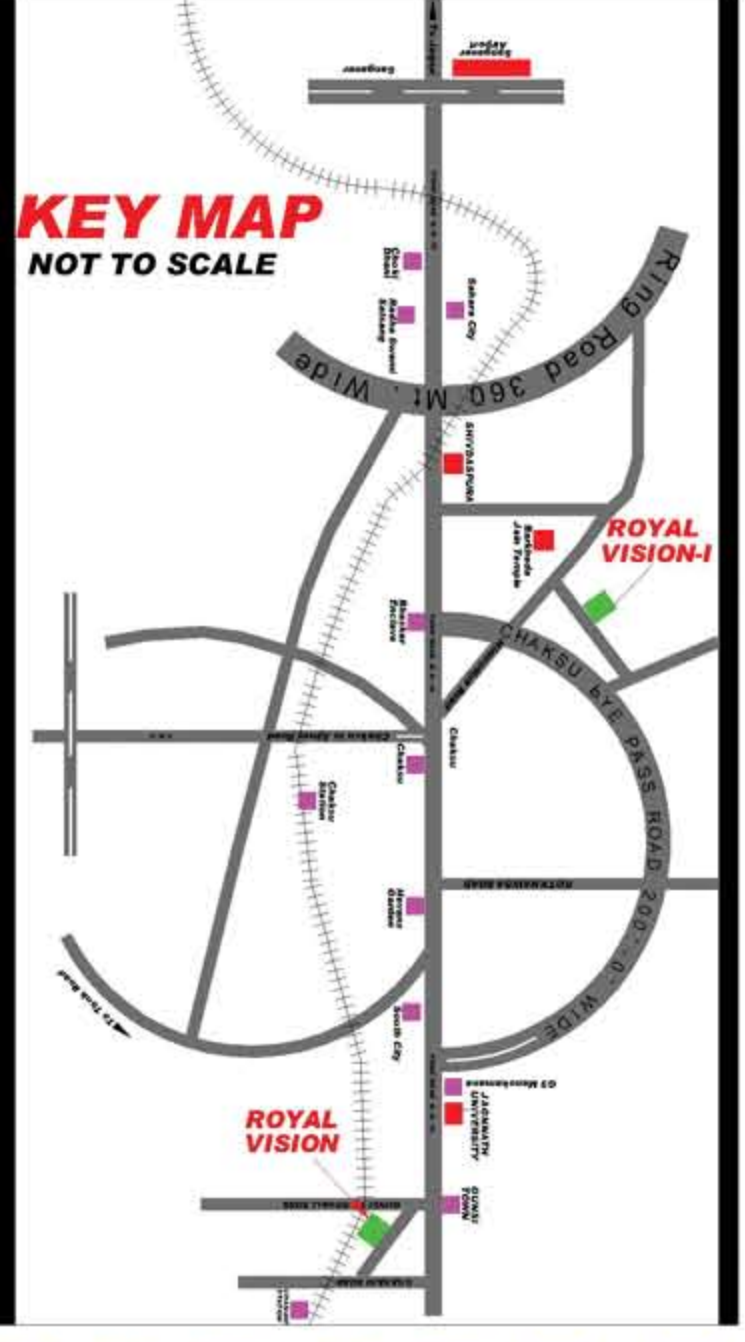

ROAD 60'-0" WIDE

TO JAIPUR

TO TONK