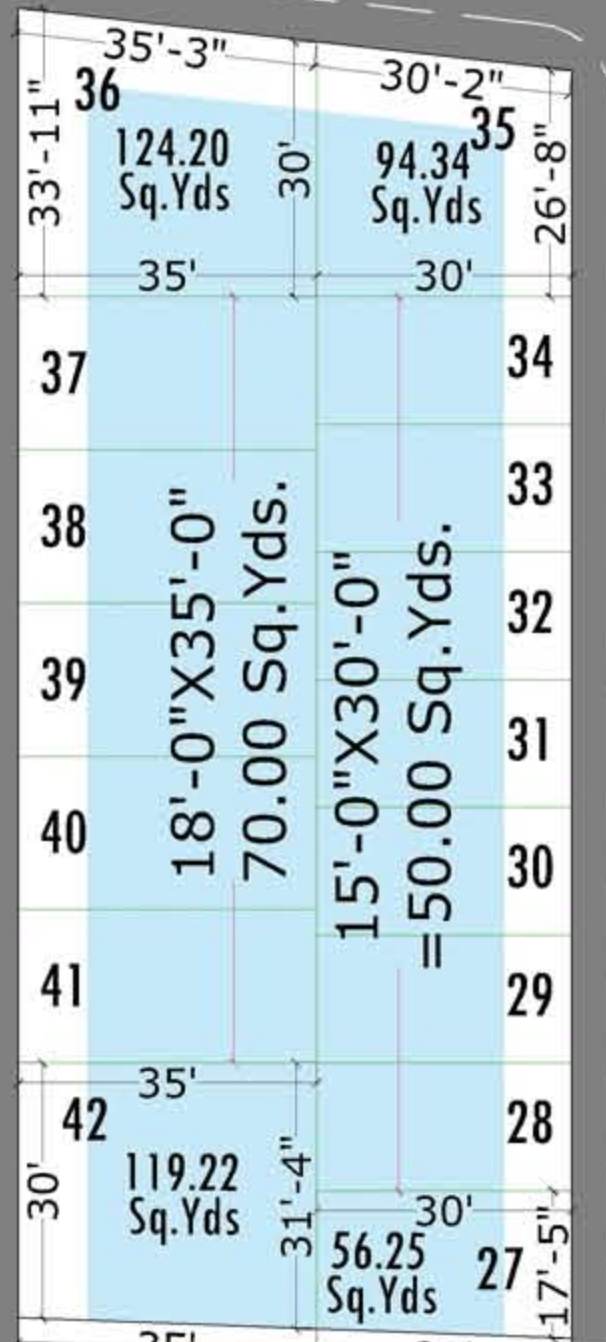

ROAD 30'-0" WIDE

ROAD 30'-0" WIDE